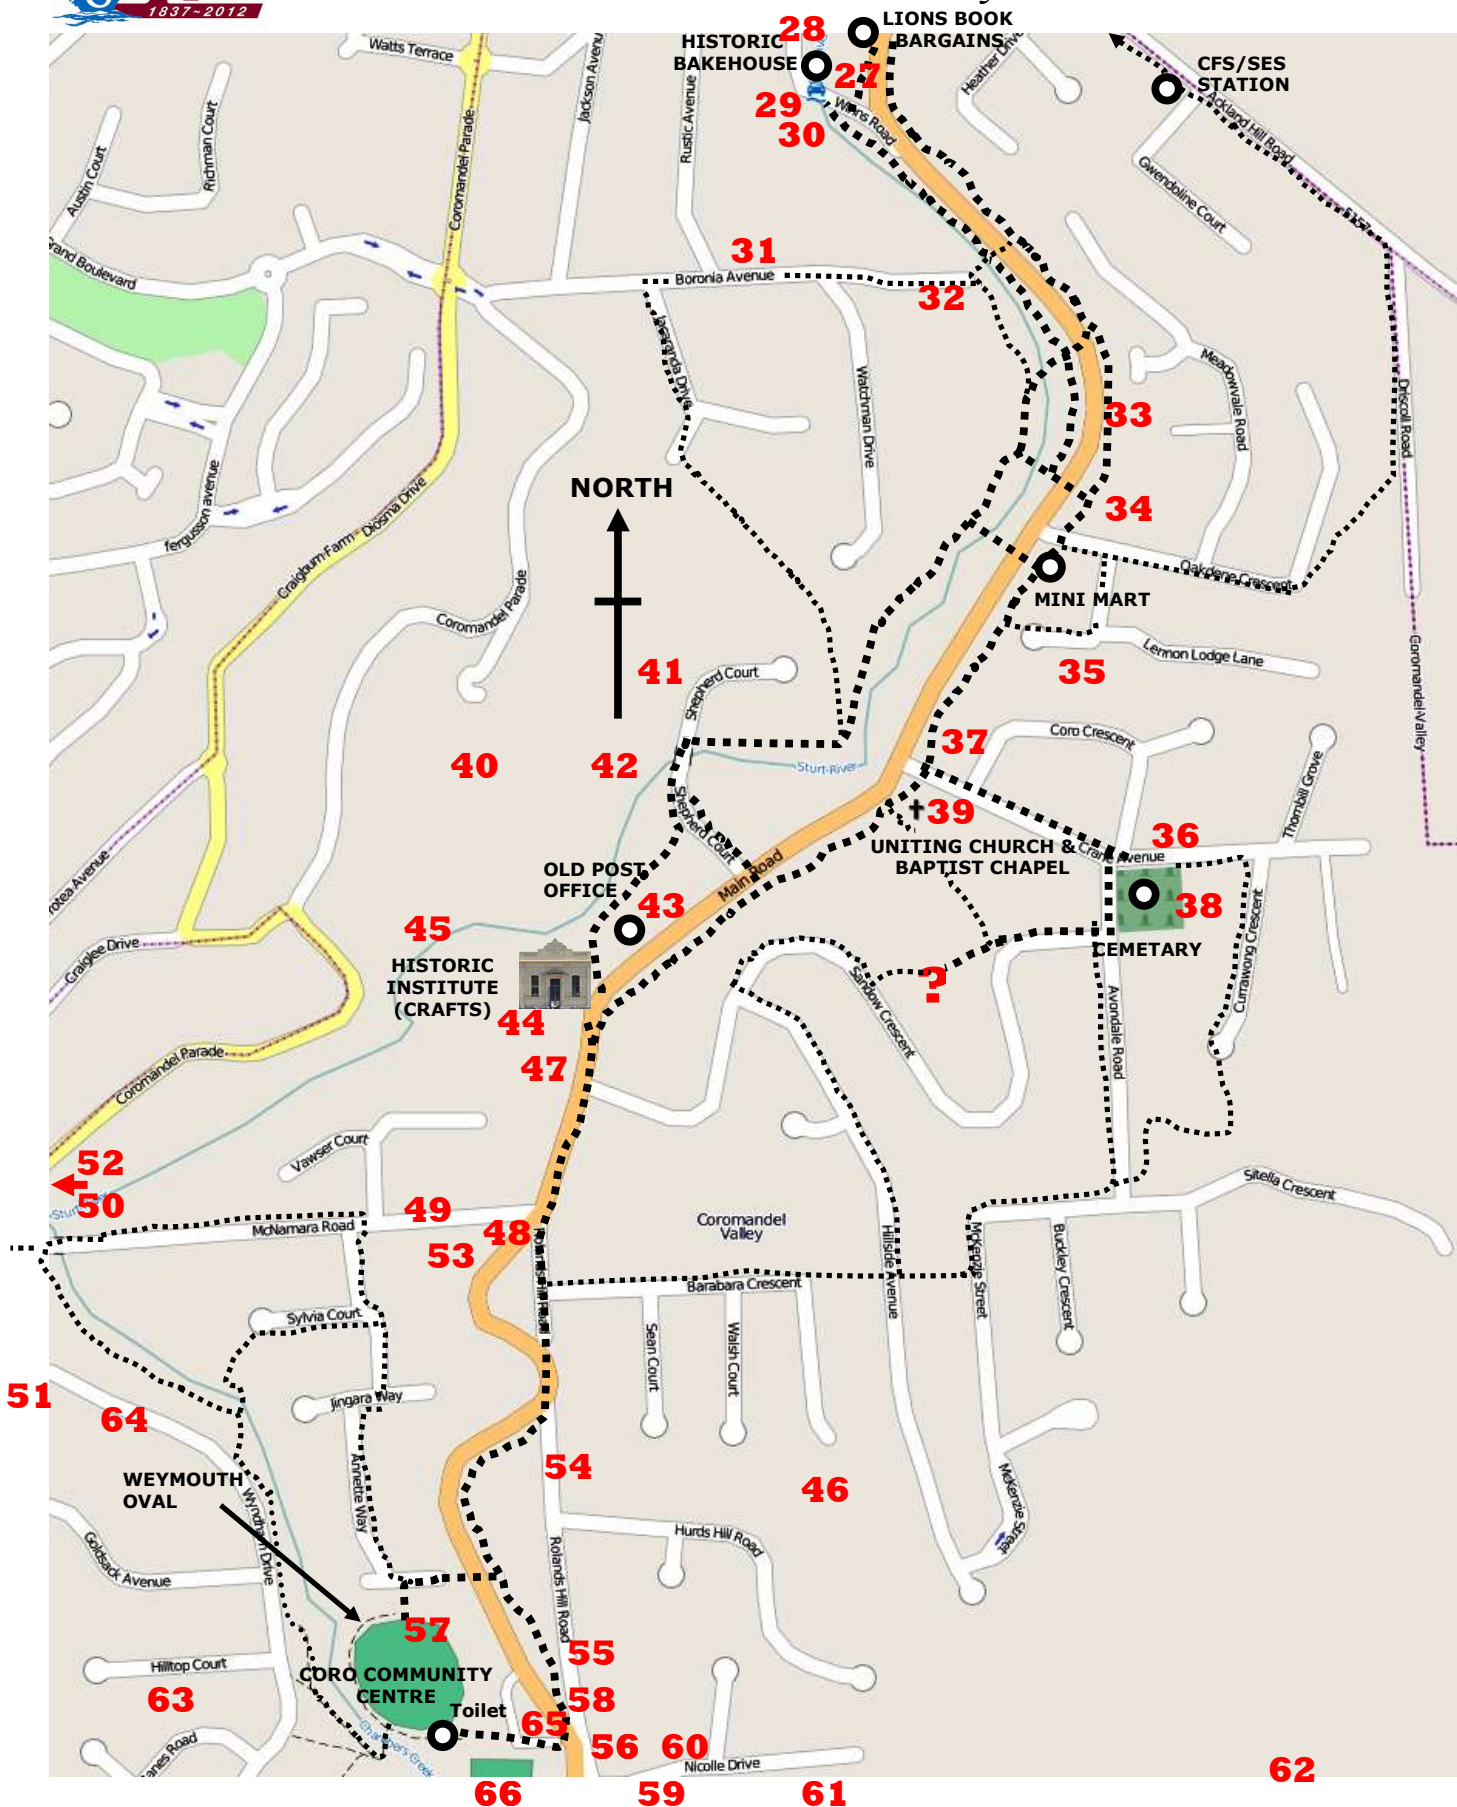

COROMANDEL VALLEY WALKING MAP

Southern section – numbers relate to Points of Interest document

9 March '12

(c) OpenStreetMap contributors, CC-BY-SA <http://www.openstreetmap.org>

*Information on walking groups and maps - <http://www.walkingsa.org.au/>